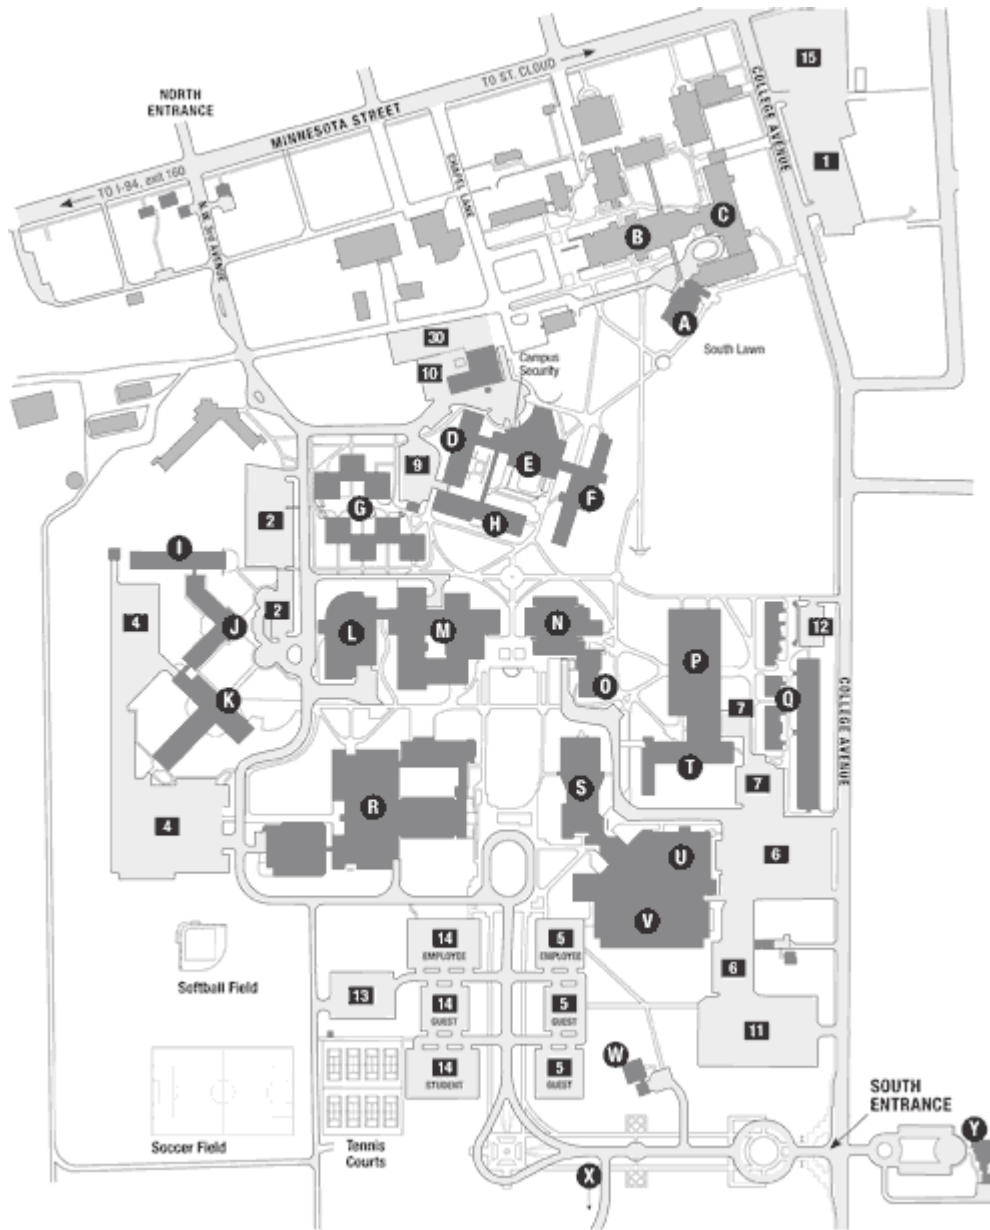

About CSB and SJU

College of Saint Benedict, St. Joseph, Minn.

[College of Saint Benedict Map](#) (PDF 170 KB)

- A. **Main Building**
Teresa Reception Center, South Lawn
- B. **Sacred Heart Chapel (Monastery)**
- C. **Main Convent (Monastery)**

- D. **Regina Hall**
- E. **Mary Hall Commons**
Bookstore, Post Office, Campus Security
- F. **Aurora Hall**
- G. **West Apartments**
Dominica, Gable, Girgen, Schumacher, Smith, Sohler, Westkaemper
- H. **Corona Hall**
- I. **Brian Hall**
- J. **Margretta Hall**
- K. **Lottie & Frank J. Ardolf Jr. Hall**
- L. **Gorecki Dining & Conference Center**
- M. **Clemens Library**
- N. **Ardolf Science Center**
- O. **Academic Services Building**
- P. **Henrita Academic Building**
- Q. **East Apartments**
Norma Luetmer, McDonald, Wirth, Zierden
- R. **Benedicta Arts Center**
Gorecki Family Theater, Petters Auditorium,
Colman Theater, Courtyard
- S. **Murray Hall & Pool**
- T. **Richarda Hall**
- U. **Claire Lynch Hall**
- V. **Haehn Campus Center**
- W. **Idzerda House**
- X. **Maintenance/Transport Building**
- Y. **Renner House**
The President's Residence

PARKING LOTS

Residential Parking: 2, 4, 6, 7, 9, 12, 14
 Employee Parking: 1, 5, 6, 10, 14, 30, 15
 CSB Students (Non-residents): 11, 15
 Event, Visitor, Overflow Parking: 1, 5, 14, 15
 Gorecki Dining and Conference Center Parking: 2, 5, 14